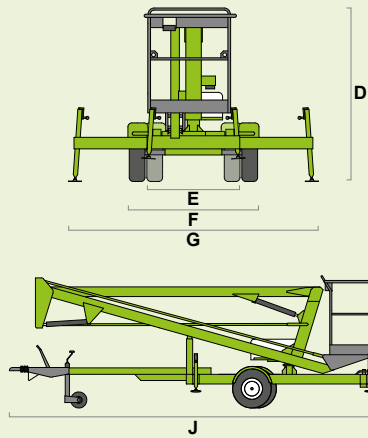

niftylift

TM34

(A) 40ft 6in

(B) 34ft

(C) 16ft 6in

500lbs

3ft 7in x 2ft 2in

(D) 6ft 3in

(E) 3ft 7in

(F) 4ft 11in

(G) 8ft 10in

(J) 18ft 10in

2560lbs

4%
2.1°

niftylift
1525 S. Buncombe Road,
Greer, SC - 29651
United States
1-800-643-8954
usasales@niftylift.com
www.niftylift.com

IS-107