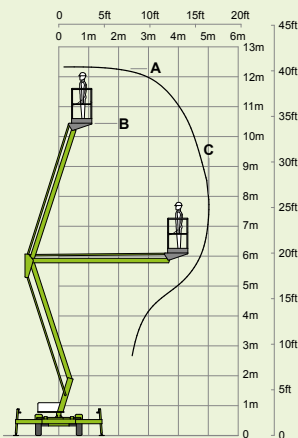

niftylift

TM34

(A) 40ft 6in

(B) 34ft

(C) 16ft 6in

500lbs

3ft 7in x 2ft 2in

(D) 6ft 3in

(E) 3ft 7in

(F) 4ft 11in

(G) 8ft 10in

(J) 18ft 10in

2560lbs

4%
2.1°

niftylift
1525 S. Buncombe Road,
Greer, SC - 29651
United States
1-800-643-8954
usasales@niftylift.com
www.niftylift.com

IS-107